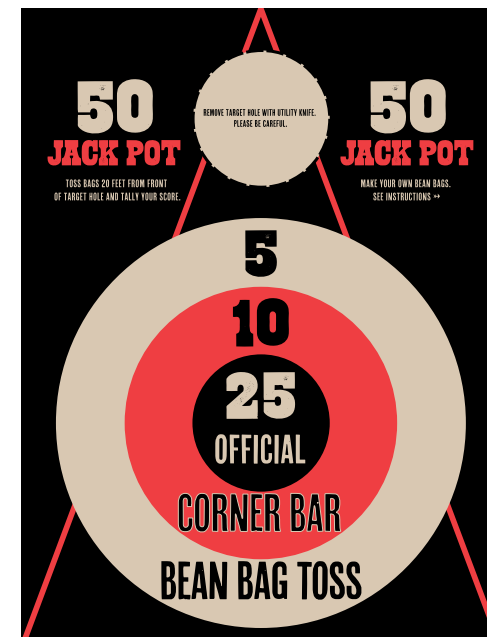

BRING HOME A FEAST!

A Complete Family Meal with All the Fixins.

For 6 to 12 people (or 4 very hungry people).

OUR FAMOUS FAMILY FEAST INCLUDES:

- 12 Famous Corner Dogs in Freshly Steamed Buns
- One HUGE Basket of our Krinkle-Cut Fries or House-Made Potato Chips
- Family-Size Bowl of Creamy House-Made Coleslaw
- Bowl of Famous Chili Sauce
- Bowl of Freshly Diced Onions
- Bowl of Sliced Dill Pickles
- One Squeeze Bottle each of Ketchup and Mustard

It all comes in this Nifty, Stay-Warm Take-Home Box.

PERFECT FOR:

- Dinner any night of the week
- Picnics in the Park
- Family Gatherings
- Blues on the Rogue
- Rockford Football Tailgaters
- Parties, Birthdays and Special Occasions

PLAY THE GAME!

The fun isn't over when dinner is done. Flip over the take-home box to find a free Official Corner Bar Bean Bag Toss Game. Includes instructions on how to make your own official bean bags.